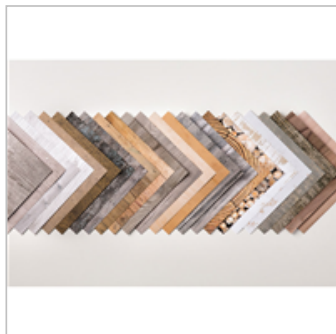

# CARD: Father's Day card from the retiring Lovely as a Tree stamps

Tami White

[tami@stampwithtami.com](mailto:tami@stampwithtami.com)

[www.stampwithtami.com](http://www.stampwithtami.com)

[Crumb Cake 8-1/2" X  
11" Cardstock](#)  
120953