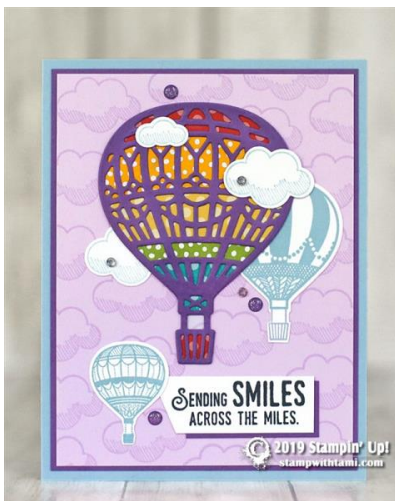

# CARD: Sending smiles across the miles balloon card

Tami White

[tami@stampwithtami.com](mailto:tami@stampwithtami.com)

[www.stampwithtami.com](http://www.stampwithtami.com)

[Lift Me Up Clear-Mount Stamp Set](#)

142896

[Balmy Blue 8-1/2" X 11" Cardstock](#)

146982

[Gorgeous Grape 8-1/2" X 11" Cardstock](#)

146987

[Whisper White 8-1/2" X 11" Cardstock](#)

100730