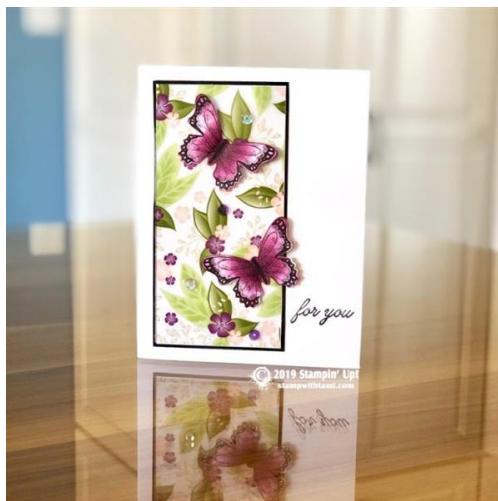

# CARD: Gorgeous "For You" Card from the Butterfly Gala Bundle

Tami White

[tami@stampwithtami.com](mailto:tami@stampwithtami.com)

[www.stampwithtami.com](http://www.stampwithtami.com)

[Beauty Abounds Cling Stamp Set](#)

148726

[Floral Romance 12" X 12" \(30.5 X 30.5 Cm\) Specialty Designer Series Paper](#)

148586

[Whisper White 8-1/2" X 11" Cardstock](#)

100730

[Basic Black 8-1/2" X 11" Cardstock](#)

121045

# CARD: Gorgeous "For You" Card from the Butterfly Gala Bundle

Tami White

[tami@stampwithtami.com](mailto:tami@stampwithtami.com)

[www.stampwithtami.com](http://www.stampwithtami.com)

Tuxedo Black  
Memento Ink Pad  
132708