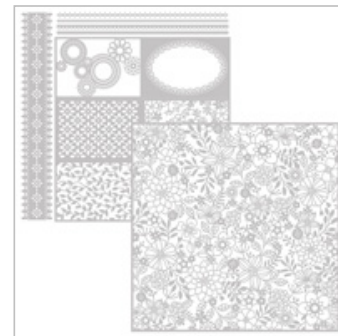

www.stampwithtami.com

[Highland Heather 8-1/2" X 11" Cardstock](#)

146986

[Whisper White 8-1/2" X 11" Cardstock](#)

100730

[Needlepoint Nook 12" X 12" \(30.5 X 30.5 Cm\) Designer Series Paper](#)

148807

[Delightfully Detailed Laser-Cut Specialty Paper](#)