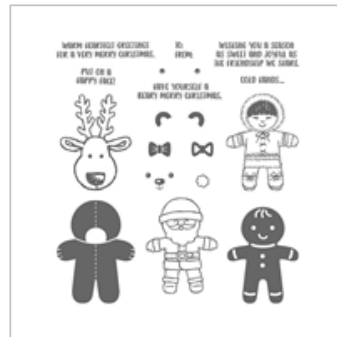

CARD: Festive Farmhouse Cat Christmas Wishes

Tami White

tami@stampwithtami.com

www.stampwithtami.com

[Dashing Deer Clear-Mount Stamp Set](#)

147728

[Cookie Cutter Christmas Photopolymer Stamp Set](#)

142043

[Cherry Cobbler Classic Stampin' Pad](#)

147083

[Early Espresso Classic Stampin' Pad](#)

147114

CARD: Festive Farmhouse Cat Christmas Wishes

Tami White

tami@stampwithtami.com

www.stampwithtami.com