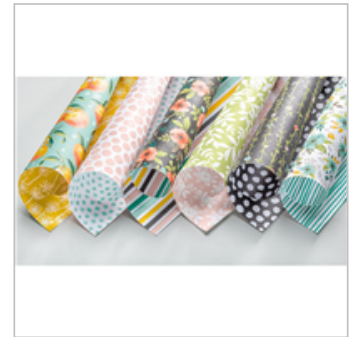

126946

[Basic Black Archival  
Stampin' Pad](#)

140931

[Whisper White 8-1/2"  
X 11" Cardstock](#)

100730

[Whole Lot Of Lovely  
Designer Series  
Paper](#)

144110

[Snail Adhesive](#)