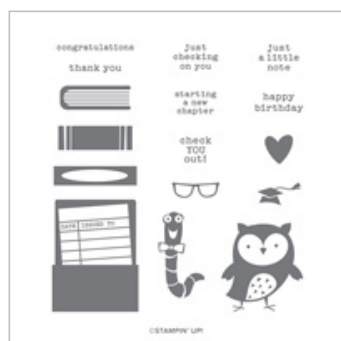

# CARD: Checking on You from the Check You Out Stamp Set

Tami White

[tami@stampwithtami.com](mailto:tami@stampwithtami.com)

[www.stampwithtami.com](http://www.stampwithtami.com)

[Check You Out](#)  
[Photopolymer Stamp](#)  
[Set](#)  
149462