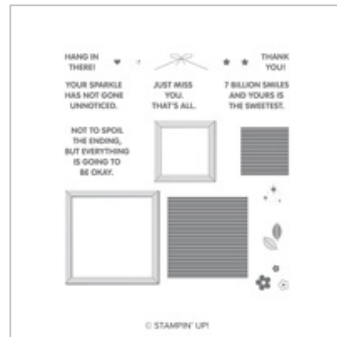

# CARD: Little Feet Baby Card from the First Steps Stamp Set

Tami White

[tami@stampwithtami.com](mailto:tami@stampwithtami.com)

[www.stampwithtami.com](http://www.stampwithtami.com)

[First Steps Cling  
Stamp Set](#)

148718

[Letter Board  
Messages  
Photopolymer Stamp  
Set](#)

146547

[Petal Pink Classic  
Stampin' Pad](#)

147108

[Tuxedo Black  
Memento Ink Pad](#)

132708

# CARD: Little Feet Baby Card from the First Steps Stamp Set

Tami White

[tami@stampwithtami.com](mailto:tami@stampwithtami.com)

[www.stampwithtami.com](http://www.stampwithtami.com)

[Whisper White 8-1/2"](#)