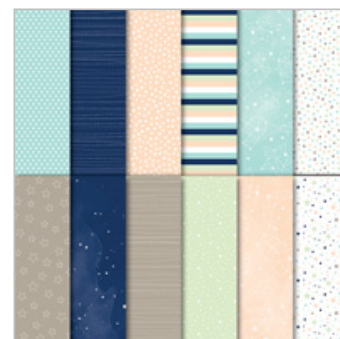

[Still Night Clear-Mount Bundle](#)

149978

[Still Night Clear-Mount Stamp Set](#)

147670

[Night Owl Thinlits Dies](#)

147920

[Twinkle Twinkle Designer Series Paper](#)

[Paper](#)
146284

Tuxedo Black
Memento Ink Pad
132708

VersaMark Pad
102283

Crushed Curry
Classic Stampin' Pad
147087

Copper Foil Sheets
142020

Black Foil Sheets
147898

Basic Black 8-1/2" X
11" Cardstock
121045

Crushed Curry 8-1/2"
X 11" Cardstock
131199

Whisper White 8-1/2"
X 11" Cardstock
100730

[Stamping Sponges](#)

141337

[Daffodil Delight Stampin' Blends Markers Combo Pack](#)

144603

[Crumb Cake Stampin' Blends Markers Combo Pack](#)

144601

[Stampin' Blends Color Lifter](#)