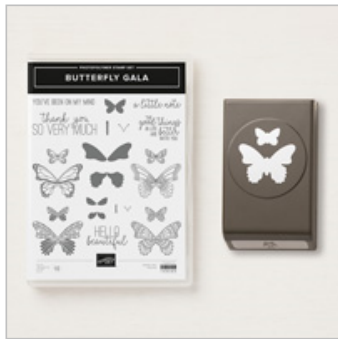

Untitled 12/28/2018
10:25:20AM

Tami White
tami@stampwithtami.com
www.stampwithtami.com

[Butterfly Gala
Photopolymer Bundle](#)

150599

[Butterfly Gala
Photopolymer Stamp](#)

[Set](#)

148580

[Tuxedo Black
Memento Ink Pad](#)

132708

[Whisper White 8-1/2"
X 11" Cardstock](#)

100730

Untitled 12/28/2018
10:25:20AM

Tami White
tami@stampwithtami.com
www.stampwithtami.com

Basic Black 8-1/2" X
11" Cardstock
121045

Pumpkin Pie Stampin'
Blends Markers
Combo Pack
144599