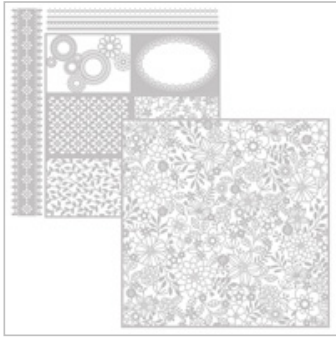

SNEAK PEEK: Life is Sweet from Detailed with Love Stamp Set

Tami White

tami@stampwithtami.com

www.stampwithtami.com

[Delightfully Detailed
Laser-Cut Specialty
Paper](#)

146907