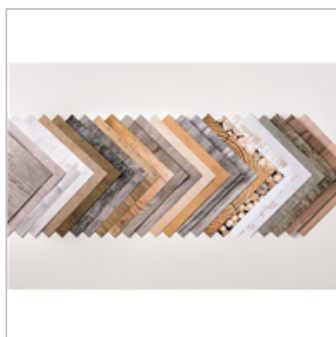

[Wood Textures Designer Series Paper Stack](#)

144177