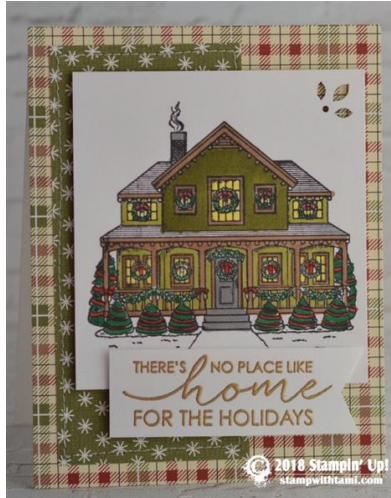

# CARD: No Place Like Home Card from the I'll Be Home Stamp Set

Tami White

[tami@stampwithtami.com](mailto:tami@stampwithtami.com)

[www.stampwithtami.com](http://www.stampwithtami.com)

I'll Be Home Clear-Mount Stamp Set

# CARD: No Place Like Home Card from the I'll Be Home Stamp Set

Tami White

[tami@stampwithtami.com](mailto:tami@stampwithtami.com)

[www.stampwithtami.com](http://www.stampwithtami.com)

[Festive Farmhouse](#)  
[12" X 12" \(30.5 X 30.5](#)  
[Cm\) Designer Series](#)  
[Paper](#)  
147820