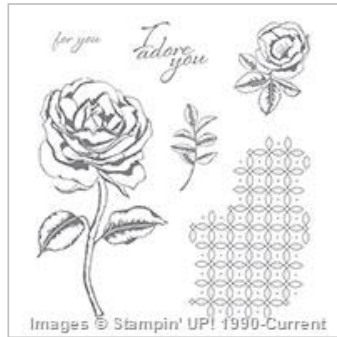

8/28/17

Place Order
scrapbkheaven1@aol.com

Graceful Garden
Wood-Mount Stamp
Set

143846
Price: \$27.00

Graceful Garden
Clear-Mount Stamp
Set

143849
Price: \$19.00

Birthday Blooms
Wood-Mount Stamp
Set

140655
Price: \$27.00