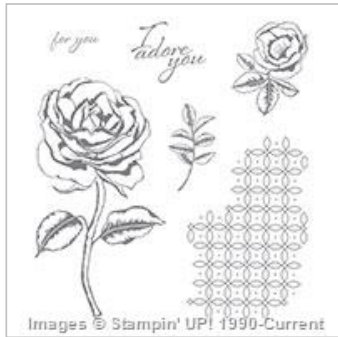

8/28/17

Place Order
scrapbkheaven1@aol.com

Graceful Garden
Wood-Mount Stamp
Set

143846
Price: \$27.00

Graceful Garden
Clear-Mount Stamp
Set

143849
Price: \$19.00

Birthday Blooms
Wood-Mount Stamp
Set

140655
Price: \$27.00

Birthday Blooms
Clear-Mount Stamp
Set

140658
Price: \$19.00

Petal Garden
Designer Series
Paper Stack

144168
Price: \$10.00

Berry Burst 8-1/2" X
11" Cardstock

144243
Price: \$8.00

Whisper White 8-1/2"
X 11" Cardstock