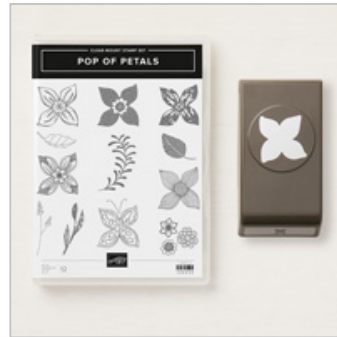

6/25/18
beautiful day

Place Order

scrapkheaven1@aol.com

[Pop Of Petals Wood-Mount Bundle](#)

148384

Price: \$43.00

[Pop Of Petals Clear-Mount Bundle](#)

148385

Price: \$36.00

[Pop Of Petals Wood-Mount Stamp Set](#)

146646

Price: \$30.00

[Pop Of Petals Clear-Mount Stamp Set](#)

146649

Price: \$22.00

[Love What You Do Photopolymer Stamp Set](#)