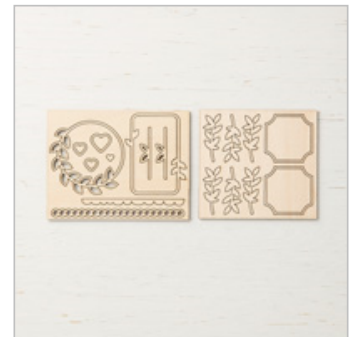

[Animal Expedition Designer Series Paper](#)

146902

Price: \$11.00

[Animal Expedition 8-1/2" X 11" Cardstock Pack](#)

146903

Price: \$8.50

[Leaf Ribbon](#)

146905

Price: \$8.00

[Frames Elements](#)

146906

Price: \$6.00

12/21/18
animal expedition suite

Place Order

scrapbkheaven1@aol.com

[Animal Friends](#)