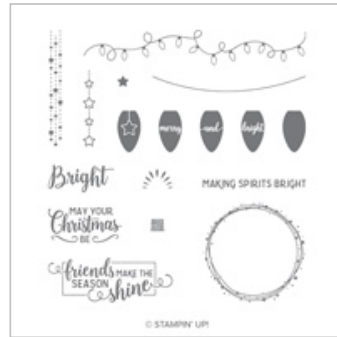

[Making Christmas  
Bright Photopolymer  
Bundle](#)

149947

Price: \$35.00

[Making Christmas  
Bright Stamp Set](#)

148046

Price: \$21.00

[Festive Farmhouse  
12" X 12" \(30.5 X 30.5  
Cm\) Designer Series  
Paper](#)