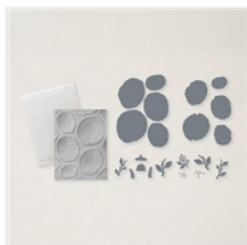

Price: \$8.00

Early Espresso Classic Stampin' Pad - 147114

Price: \$8.00

Paper Snips Scissors - 103579

Price: \$11.00

Tree Rings Hybrid Embossing Folder - 159888

Price: \$36.00

Deckled Rectangles Dies - 159173

Price: \$30.00

Scalloped Contours Dies - 155560

Price: \$35.00

Mini Stampin' Cut & Emboss Machine - 150673

Price: \$63.00

Stampin' Seal - 152813

Price: \$8.00

8/24/22  
thinking of you