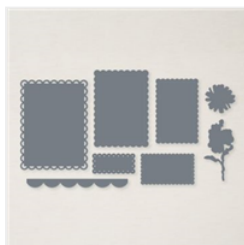

Price: \$8.00

Early Espresso Classic Stampin' Pad - 147114

Price: \$8.00

Paper Snips Scissors - 103579

Price: \$11.00

Tree Rings Hybrid Embossing Folder - 159888

Price: \$36.00

Deckled Rectangles Dies - 159173

Price: \$30.00

Scalloped Contours Dies - 155560

Price: \$35.00

Mini Stampin' Cut & Emboss Machine - 150673

Price: \$63.00

Stampin' Seal - 152813

Price: \$8.00

8/24/22  
thinking of you