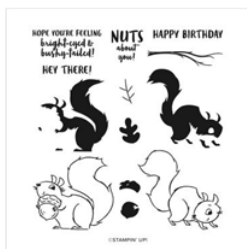

11/8/21  
squirrel

Place Order  
[scrapbheaven1@aol.com](mailto:scrapbheaven1@aol.com)

11/8/21

squirrel

Place Order

[scrapbkheaven1@aol.com](mailto:scrapbkheaven1@aol.com)

**Nuts About Squirrels Photopolymer Stamp Set - 156475**