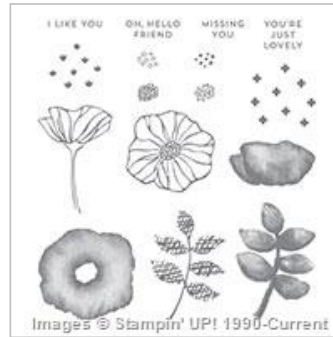

[Oh So Eclectic Wood-Mount Stamp Set](#)

143937

Price: \$31.00

[Oh So Eclectic Clear-Mount Bundle](#)

145356

Price: \$47.50

[Oh So Eclectic Clear-Mount Stamp Set](#)

143940