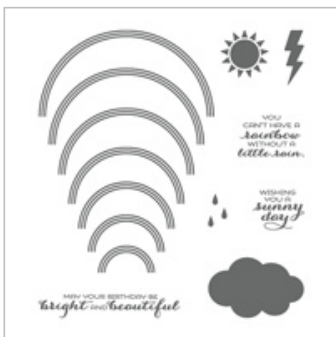

Price: \$45.75

[Magical Day Wood-Mount Stamp Set](#)

145854

Price: \$30.00

[Magical Day Clear-Mount Stamp Set](#)

145857

Price: \$22.00

[Sunshine & Rainbows Photopolymer Stamp Set](#)