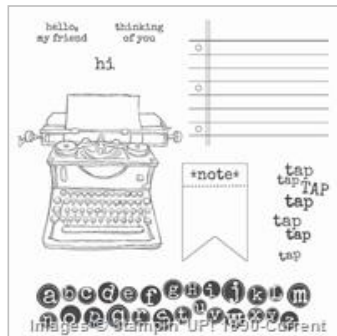

[Tap Tap Tap Wood-Mount Stamp Set](#)

134201

Price: \$27.00

[Tap Tap Tap Clear-Mount Stamp Set](#)

134204

Price: \$19.00

[Hello Honey 8-1/2" X 11" Cardstock](#)

133678