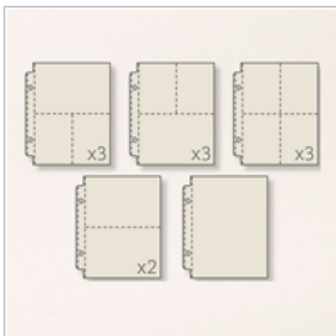

Variety Pack 6" X 8"  
Photo Pocket Pages

144205

Price: \$6.00

Toil & Trouble 12" X  
12" (30.5 X 30.5 Cm)  
Designer Series  
Paper

147531

Price: \$11.00

Black Foil Sheets

147898

Price: \$4.00

Basic Gray 8-1/2" X  
11" Cardstock

121044

Price: \$8.50

10/8/18  
PL halloween

Place Order

[scrapbkheaven1@aol.com](mailto:scrapbkheaven1@aol.com)

[Mango Melody 8-1/2"](#)  
[X 11" Cardstock](#)