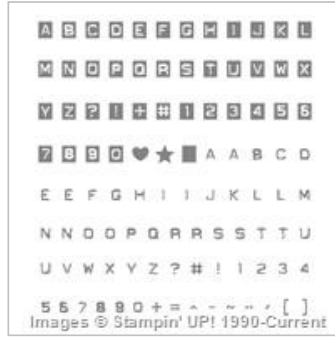

3/10/17

Place Order
scrapbkheaven1@aol.com

Inside The Lines
Designer Series
Paper

143830
Price: \$0.00

Labeler Alphabet
Photopolymer Stamp
Set

141936
Price: \$17.00

Crumb Cake 8-1/2" X
11" Cardstock

120953
Price: \$8.00

Whisper White 8-1/2"
X 11" Cardstock

100730
Price: \$9.00

Calypso Coral 8-1/2"
X 11" Cardstock

122925
Price: \$8.00

Crushed Curry 8-1/2"
X 11" Cardstock

131199
Price: \$8.00

Basic Black Archival
Stampin' Pad