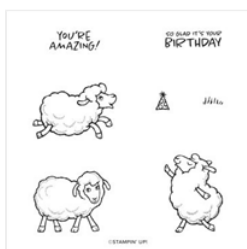

8/4/21

gold medal sheep

Place Order  
[scrapbheaven1@aol.com](mailto:scrapbheaven1@aol.com)

8/4/21

gold medal sheep

Place Order  
[scrapbkheaven1@aol.com](mailto:scrapbkheaven1@aol.com)

[Counting Sheep Cling Stamp Set \(English\) - 156591](#)