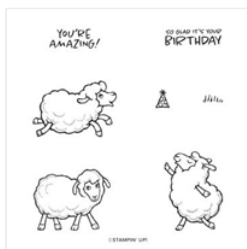

8/9/21  
its a party

Place Order  
[scrapbheaven1@aol.com](mailto:scrapbheaven1@aol.com)

8/9/21  
its a party

Place Order  
[scrapbkheaven1@aol.com](mailto:scrapbkheaven1@aol.com)

[Counting Sheep Cling Stamp Set \(English\) - 156591](#)