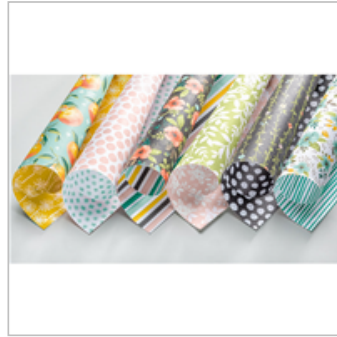

4/18/18
butterfly card

Place Order

scrapbkheaven1@aol.com

Watercolor Wings
Photopolymer Stamp

Set

139424

Price: \$26.00

Whole Lot Of Lovely
Designer Series