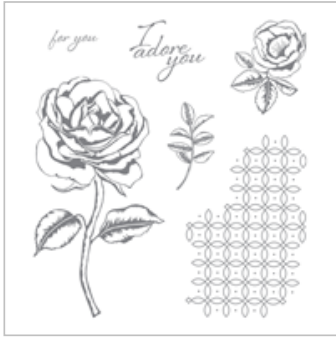

4/6/18

swap, onstage

Place Order

scrapbkheaven1@aol.com

[Graceful Garden Wood-Mount Stamp Set](#)

[Set](#)

143846

Price: \$27.00