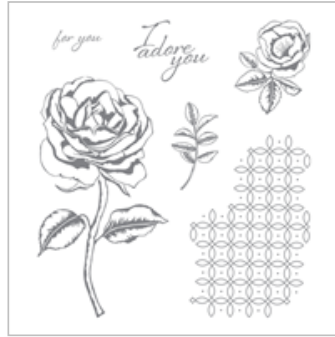

4/6/18

swap, onstage

Place Order

scrapbkheaven1@aol.com

[Graceful Garden Wood-Mount Stamp Set](#)

[Set](#)

143846

Price: \$27.00