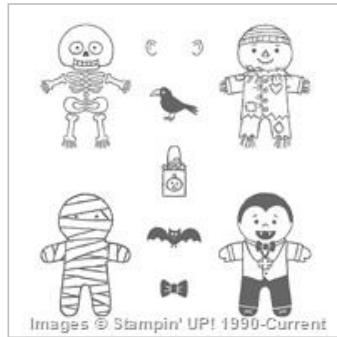

8/19/16

Place Order
scrapbkheaven1@aol.com

Cookie Cutter
Halloween Wood-
Mount Stamp Set

142252
Price: \$23.00

Cookie Cutter
Halloween Clear-
Mount Stamp Set

142255
Price: \$17.00

Spooky Fun
Photopolymer Stamps