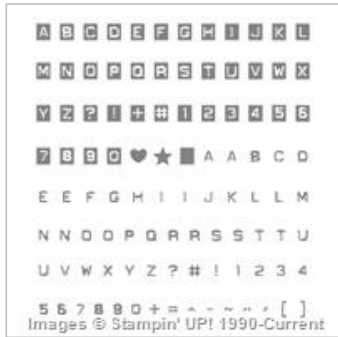

4/26/17

Place Order  
[scrapbkheaven1@aol.com](mailto:scrapbkheaven1@aol.com)

Labeler Alphabet  
Photopolymer Stamp

Set

141936

Price: \$17.00

Basic Black Archival  
Stampin' Pad

140931