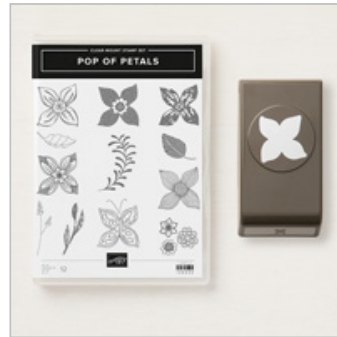

10/1/18

pop of petals card

Place Order

scrapbkheaven1@aol.com

[Pop Of Petals Wood-Mount Bundle](#)

148384

Price: \$43.00

[Pop Of Petals Clear-Mount Bundle](#)

148385

Price: \$36.00

[Pop Of Petals Wood-Mount Stamp Set](#)

146646

Price: \$30.00

[Pop Of Petals Clear-Mount Stamp Set](#)

146649

Price: \$22.00