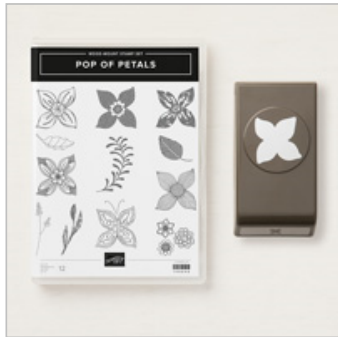

10/1/18

pop of petals card

Place Order

scrapbkheaven1@aol.com

[Pop Of Petals Wood-Mount Bundle](#)

148384

Price: \$43.00

[Pop Of Petals Clear-Mount Bundle](#)

148385

Price: \$36.00

[Pop Of Petals Wood-Mount Stamp Set](#)

146646

Price: \$30.00

[Pop Of Petals Clear-Mount Stamp Set](#)

146649

Price: \$22.00