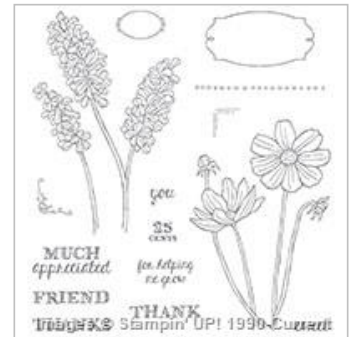

[Memories in the Making Project Life Accessory Pack](#)

140574

Price: \$13.00

Images © Stampin' UP! 1990-Current

[Variety Pack 6" X 8" \(15.2 X 20.3 Cm\) Project Life Photo Pocket Pages](#)

135297

Price: \$6.00

Images © Stampin' UP! 1990-Current

[Layered Letters Alphabet Photopolymer Stamp](#)

138692

Price: \$27.00

Images © Stampin' UP! 1990-Current

[Project Life Journaling Pens](#)

135304

Price: \$5.00

Images © Stampin' UP! 1990-Current

[Helping Me Grow Photopolymer Stamp Set](#)

140764

Price: \$26.00

7/4/16

Place Order  
[scrapbkheaven1@aol.com](mailto:scrapbkheaven1@aol.com)

Images © Stampin' UP! 1990-Current