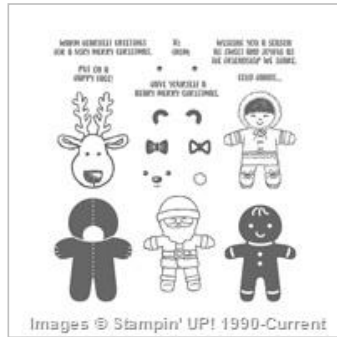

9/9/16

Place Order
scrapbkheaven1@aol.com

[Cookie Cutter
Christmas
Photopolymer Bundle](#)
143493
Price: \$35.00

[Cookie Cutter
Christmas
Photopolymer Stamp
Set](#)
142043
Price: \$21.00

[Cookie Cutter Builder
Punch](#)
140396
Price: \$18.00