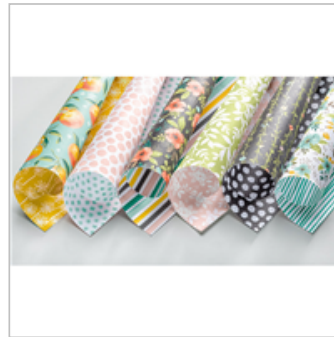

139894

Price: \$33.00

[Whole Lot Of Lovely
Designer Series
Paper](#)

144110

Price: \$11.00

[Calypso Coral 8-1/2"
X 11" Cardstock](#)

122925

Price: \$8.00