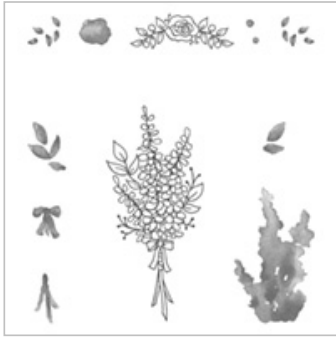

3/7/18

lots of lavender

Place Order

scrapbkheaven1@aol.com

[Lots Of Lavender Photopolymer Stamp Set](#)

Set

147194

Price: \$0.00