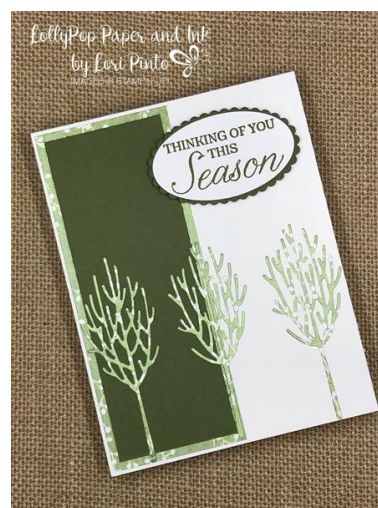

## In The Woods Framelits Dies

Lori Pinto

203-470-1306

[lori@lollypoppaper.com](mailto:lori@lollypoppaper.com)

[www.lollypoppaperandink.com](http://www.lollypoppaperandink.com)

6. Stamp the sentiment from the Winter Woods Stamp Set in Mossy Meadow ink onto a scrap of Whisper White cardstock
7. Crop out the sentiment using the Layering Ovals Framelits Dies
8. Using the slightly larger scalloped edge oval, crop an oval out of Mossy Meadow cardstock
9. Adhere the stamped oval to the scalloped oval
10. Adhere the Mossy Meadow cardstock to the Festive Farmhouse DSP
11. Adhere both layers to the left side of card base
12. Remove the adhesive backing from the die cut trees and adhere to the bottom of the card front
13. Using dimensionals, adhere the sentiment ovals to the upper right corner of card