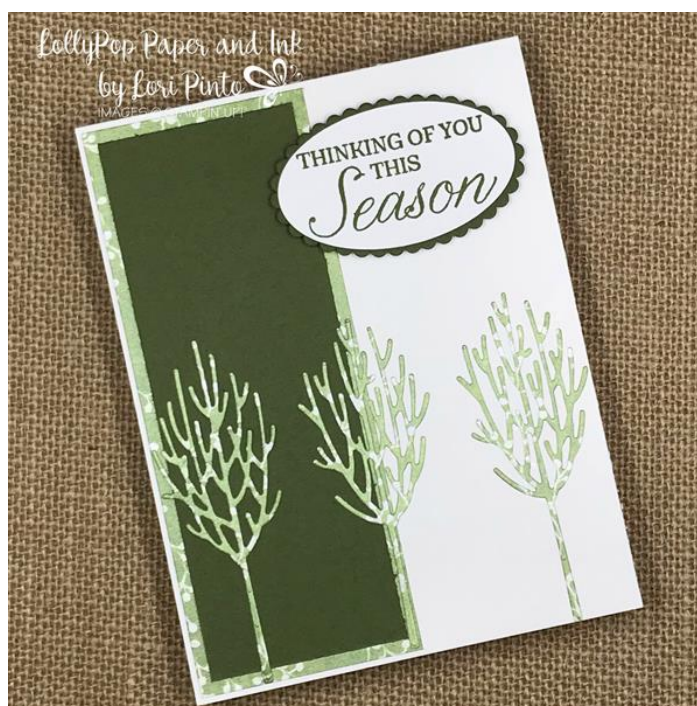

# Thinking Of You This Season

In The Woods Framelits Dies

Lori Pinto

203-470-1306

[lori@lollypoppaper.com](mailto:lori@lollypoppaper.com)

[www.lollypoppaperandink.com](http://www.lollypoppaperandink.com)

## THINKING OF YOU THIS SEASON

1. Trim Thick Whisper White card stock to 11" x 4 1/4" and score at 5 1/2"
2. Trim Festive Farmhouse DP to 5 3/8" x 2 1/8"
3. Trim Mossy Meadow cardstock to 5 1/8" x 1 7/8"
4. Adhere a sheet of Multipurpose Adhesive Sheets to the back of the same design DSP as used above
5. Using the small tree die from the In The Woods Framelits Dies, crop out three trees from the DSP

## In The Woods Framelits Dies

Lori Pinto

203-470-1306

[lori@lollypoppaper.com](mailto:lori@lollypoppaper.com)

[www.lollypoppaperandink.com](http://www.lollypoppaperandink.com)

6. Stamp the sentiment from the Winter Woods Stamp Set in Mossy Meadow ink onto a scrap of Whisper White cardstock
7. Crop out the sentiment using the Layering Ovals Framelits Dies
8. Using the slightly larger scalloped edge oval, crop an oval out of Mossy Meadow cardstock
9. Adhere the stamped oval to the scalloped oval
10. Adhere the Mossy Meadow cardstock to the Festive Farmhouse DSP
11. Adhere both layers to the left side of card base
12. Remove the adhesive backing from the die cut trees and adhere to the bottom of the card front
13. Using dimensionals, adhere the sentiment ovals to the upper right corner of card