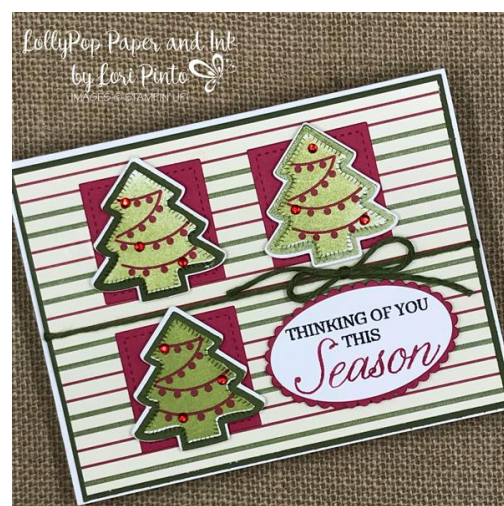

Nothing Sweeter Mini Trees

Farmhouse Christmas Suite

Lori Pinto

203-470-1306

lori@lollypoppaper.com

www.lollypoppaperandink.com

NOTHING SWEETER - FARMHOUSE CHRISTMAS

Nothing Sweeter Mini Trees

Farmhouse Christmas Suite

Lori Pinto

203-470-1306

lori@lollypoppaper.com

www.lollypoppaperandink.com

1. Trim Thick Whisper White cardstock to 11" x 4 1/4" and score at 5 1/2"
2. Trim Mossy Meadow cardstock to 5 3/8" x 4 1/8"
3. Trim Festive Farmhouse DSP to 5 1/4" x 4"
4. Stamp the sentiments from the Farmhouse Christmas stamp set in Cherry Cobble ink onto a piece of Whisper White scrap
5. Run the stamped image through the Big Shot with a die from the Layering Circles Framelits Dies
6. Run a piece of Cherry Cobbler cardstock through the Big Shot with the slightly larger scalloped die
7. Stamp the Christmas tree image in Mossy Meadow ink for the solid image and Gray Granite for the outline image
8. Crop the Christmas tree image with the two dies at the same time to produce the stitching effect around the tree
9. Crop three small squares with the Stitched Shape Framelits Dies from Cherry Cobbler ink for the horizontal card
10. Embellish the cards with the Suite Seasons Specialty Tape or Mossy Meadow Baker's Twine