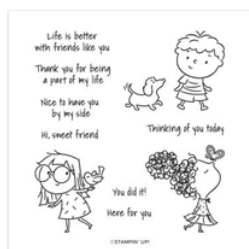

Awash in Beauty Designer Series Paper for Mat 3-7/8" x 3".

Polished Pink Cardstock or Calypso Coral Cardstock for trim piece 1/2" x 4".

Matchbook Treat Box Tutorial

Angie Pyjas

817-975-3141

ash2jay@aol.com

<http://www.stampingwithmore.com>

By My Side Cling Stamp Set
(English) - 159006

Add to Cart

Happy Hedgehogs Photopolymer Stamp Set
(English) - 157983

Add to Cart

Stylish Shapes Dies - 159183

Add to Cart

Polished Pink 8-1/2" X 11" Cardstock - 155710