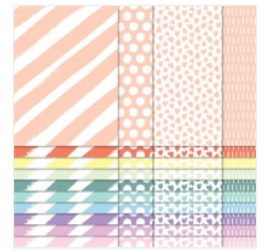

Score on the 8-1/2" side at 1/2", 3-1/2", 4-1/2", 7-1/2".

Score on the 6" side at 1" and 5".

Unbound Beauty Designer Series Paper For Matting (coming May 1, 2024)

Cut one piece 3-3/4" x 2-7/8".

Add to Cart

Mini Alphabet Dies  
- 162934

Add to Cart

Charming  
Sentiments  
Photopolymer  
Stamp Set  
(English) - 159985

Add to Cart

Lemon Lolly 8-1/2"  
X 11" Cardstock -  
161720

Add to Cart

Subtles 6" X 6"  
(15.2 X 15.2 Cm)  
Designer Series  
Paper - 161644

Add to Cart

3/8" (1 Cm) Sheer  
Ribbon Combo  
Pack - 161635

Add to Cart

Old Olive Classic  
Stampin' Pad -  
147090

Add to Cart

Garden Green  
Classic Stampin'  
Pad - 147089

Add to Cart

Mossy Meadow  
Classic Stampin'  
Pad - 147111