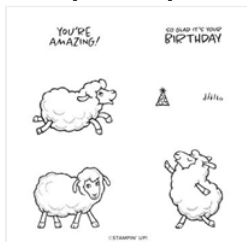

DIY DOUBLE POP UP BIRTHDAY CARD

Angie Pyjas

817-975-3141

ash2jay@aol.com

<http://www.stampingwithmore.com>

Shop: <http://angelapyjas.stampinup.net>

[Counting Sheep Cling Stamp Set (English) - 156591](#)