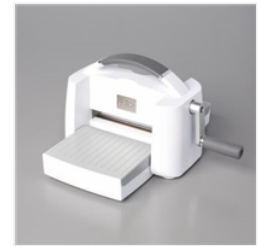

Add to Cart

Tuxedo Black
Memento Ink Pad -
132708

Add to Cart

Baker's Twine
Essentials Pack -
155475

Add to Cart

Simply Scored
Scoring Tool -
122334

Add to Cart

Stampin' Cut &
Emboss Machine -
149653