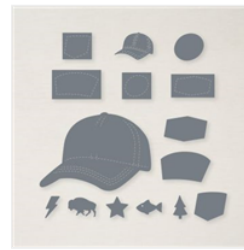

PUMPKIN PIE CARDSTOCK FOR HANDLE. 1/2" X 8-1/2".

PRODUCTS NO LONGER AVAILABLE BY STAMPIN'UP.

LAYERING OVALS DIES, 1/8" HOLE PUNCH.

SCARECROW TREAT BOX

Angie Pyjas

817-975-3141

ash2jay@aol.com

<http://www.stampingwithmore.com>

[Sweet Strawberry Photopolymer Stamp Set \(English\) - 158231](#)

Add to Cart

[Basic Borders Dies - 155558](#)

Add to Cart

[Hippo & Friends Dies - 153585](#)

Add to Cart

[Hat Builder Dies - 155964](#)

Add to Cart

[Tailor Made Tags Dies - 155563](#)

Add to Cart

[Playful Alphabet Dies - 152706](#)

Add to Cart

[Flowers & Leaves Punch - 155373](#)

Add to Cart

[Pumpkin Pie 8-1/2" X 11" Cardstock - 105117](#)

Add to Cart