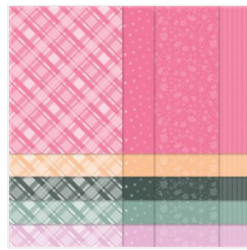

2021-2023 IN- COLOR DESIGNER SERIES PAPER FOR MATTING.

CUT ONE 1-3/4" X 3-3/8".

Adorable Valentine Diy Lip Balm Holder

Angie Pyjas
817-975-3141

stampingwithmore@gmail.com
<http://www.stampingwithmore.com>

Country Bouquet
Photopolymer
Stamp Set
(English) - 160377

Add to Cart

2021-2023 In
Color™ 6" X 6"
(15.2 X 15.2 Cm)
Designer Series
Paper - 159254

Add to Cart

Subtles 6" X 6"
(15.2 X 15.2 Cm)
Designer Series
Paper - 159255