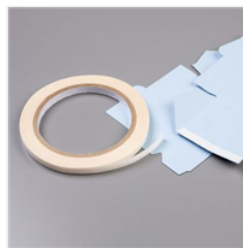

Add to Cart

Pale Papaya 3/8"
(1 Cm) Open
Weave Ribbon -
155672

Add to Cart

Highland Heather
1/2" (1.3 Cm)
Grosgrain Ribbon -
155812

Add to Cart

Tuxedo Black
Memento Ink Pad -
132708

Add to Cart

Baker's Twine
Essentials Pack -
155475

Add to Cart

Mini Stampin' Cut
& Emboss
Machine - 150673

Add to Cart

Tear & Tape
Adhesive - 138995

Add to Cart