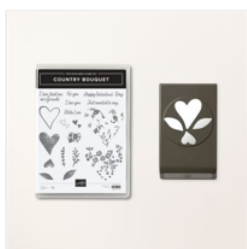

Diy Valentines Sweet Treat Bag Topper

Angie Pyjas

817-975-3141

stampingwithmore@gmail.com

<http://www.stampingwithmore.com>

Country Bouquet
Bundle (English) -
160383

Add to Cart