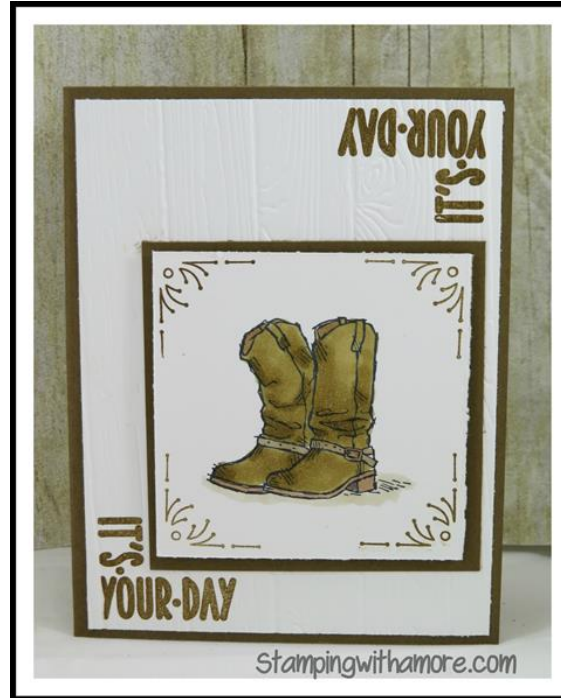

It's Your Day Masculine Birthday Card

Angie Pyjas

817-975-3141

ash2jay@aol.com

<http://www.stampingwithamore.com>

MEASUREMENTS:

Card Base measures 5 1/2" x 4 1/4".

Embossed Mat piece measures 4" x 5 1/4".

Whisper White for stamped image measures 3" x 3".

Mat for stamped image measures 3 1/4" x 3 1/4".

SHOP ONLINE: <http://www.angelapyjas.stampinup.net>

It's Your Day Masculine Birthday Card

Angie Pyjas

817-975-3141

ash2jay@aol.com

<http://www.stampingwithamore.com>

- [Country Livin' Clear-Mount Stamp Set - 141925](#)
- [Around The Corner Photopolymer Stamp Set - 147464](#)
- [Whisper White 8-1/2" X 11" Thick Cardstock - 140272](#)
- [Soft Suede 8-1/2" X 11" Cardstock - 115318](#)
- [Soft Suede Classic Stampin' Pad - 147115](#)
- [Pinewood Planks Dynamic Textured Impressions Embossing Folder - 143708](#)
- [Soft Suede Stampin' Blends Markers Combo Pack - 147273](#)
- [Bronze Stampin' Blends Marker - 144607](#)
- [Snail Adhesive - 104332](#)
- [Stampin' Dimensionals - 104430](#)
- [Stampin' Trimmer - 126889](#)