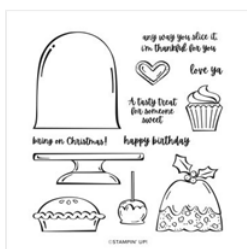

The Grinch Christmas Treat Box

Angie Pyjas

817-975-3141

ash2jay@aol.com

<http://www.stampingwithmore.com>

Sweets & Treats
Photopolymer
Stamp Set -
156561

Add to Cart