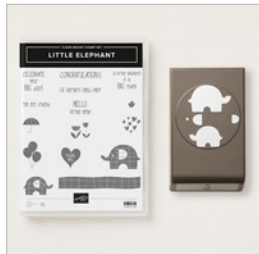

Little Elephant Notecard with Matching Envelope

Laura Milligan
laura@lauramilligan.com
www.lauramilligan.com

[Little Elephant Clear-Mount Bundle - 148340](#)

Price: $34.00