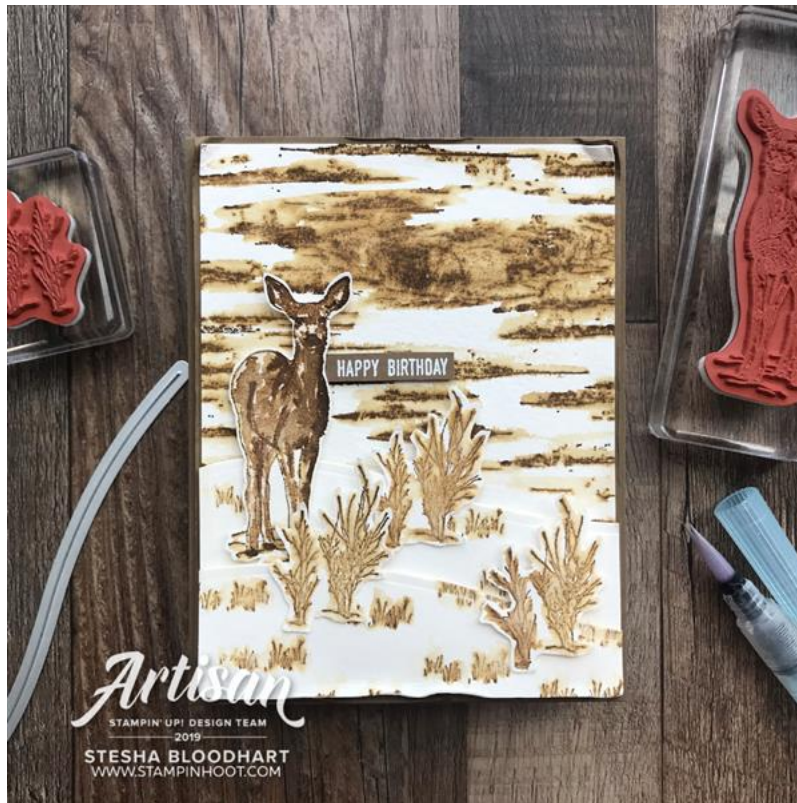

Birch Masculine Birthday Card

Stesha Bloodhart
Stesha@stampinhoot.com
www.stampinhoot.com

Cut a piece of Soft Suede Cardstock to 4 1/4 x 11. Score and fold at 5 1/2.

Adhere a 4 1/8 x 5 3/8 piece of Soft Suede to the card base with Stampin' Dimensionals.

Use a Stamparatus to stamp the Birch stamp in Soft Suede Ink onto Fluid 100 Watercolor Paper. Use an Aqua Painter to add water to the lines of the Birch stamped image. Cut to 4 x 5 1/4 and adhere to the card with Snail Adhesive.

Use the landscape die (In The Woods Dies) and a die-cutting machine to crop 3 1/4 x 4 piece of Fluid 100 Watercolor Paper. Stamp the grass with a Clear Block A and Soft Suede Ink onto the two pieces of Fluid 100 Watercolor Paper. Add water from an Aqua Painter. Adhere together and to the card with Stampin' Dimensionals.

Stamp the deer (Nature's Beauty) and bushes in Soft Suede Ink onto Fluid 100 Watercolor Paper.

Birch Masculine Birthday Card

Stesha Bloodhart
Stesha@stampinhoot.com
www.stampinhoot.com

Add water with an Aqua Painter. Snip with Paper Snips and adhere with Snail Adhesive and Stampin' Dimensionals.