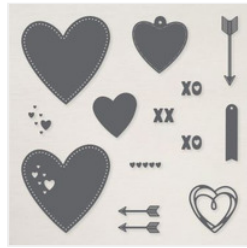

[Endless Love Dies - 167061](#)

Price: $33.00

Add to Cart