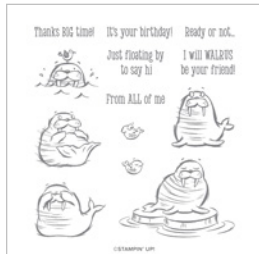

We'll Walrus Be Friends Birthday Treat Box

Wendy Cranford
(209) 612-4056
wendy.cranford@live.com
www.luvinstampin.com

[We'll Walrus Be Friends Cling Stamp Set - 149367](#)

Price: $22.00